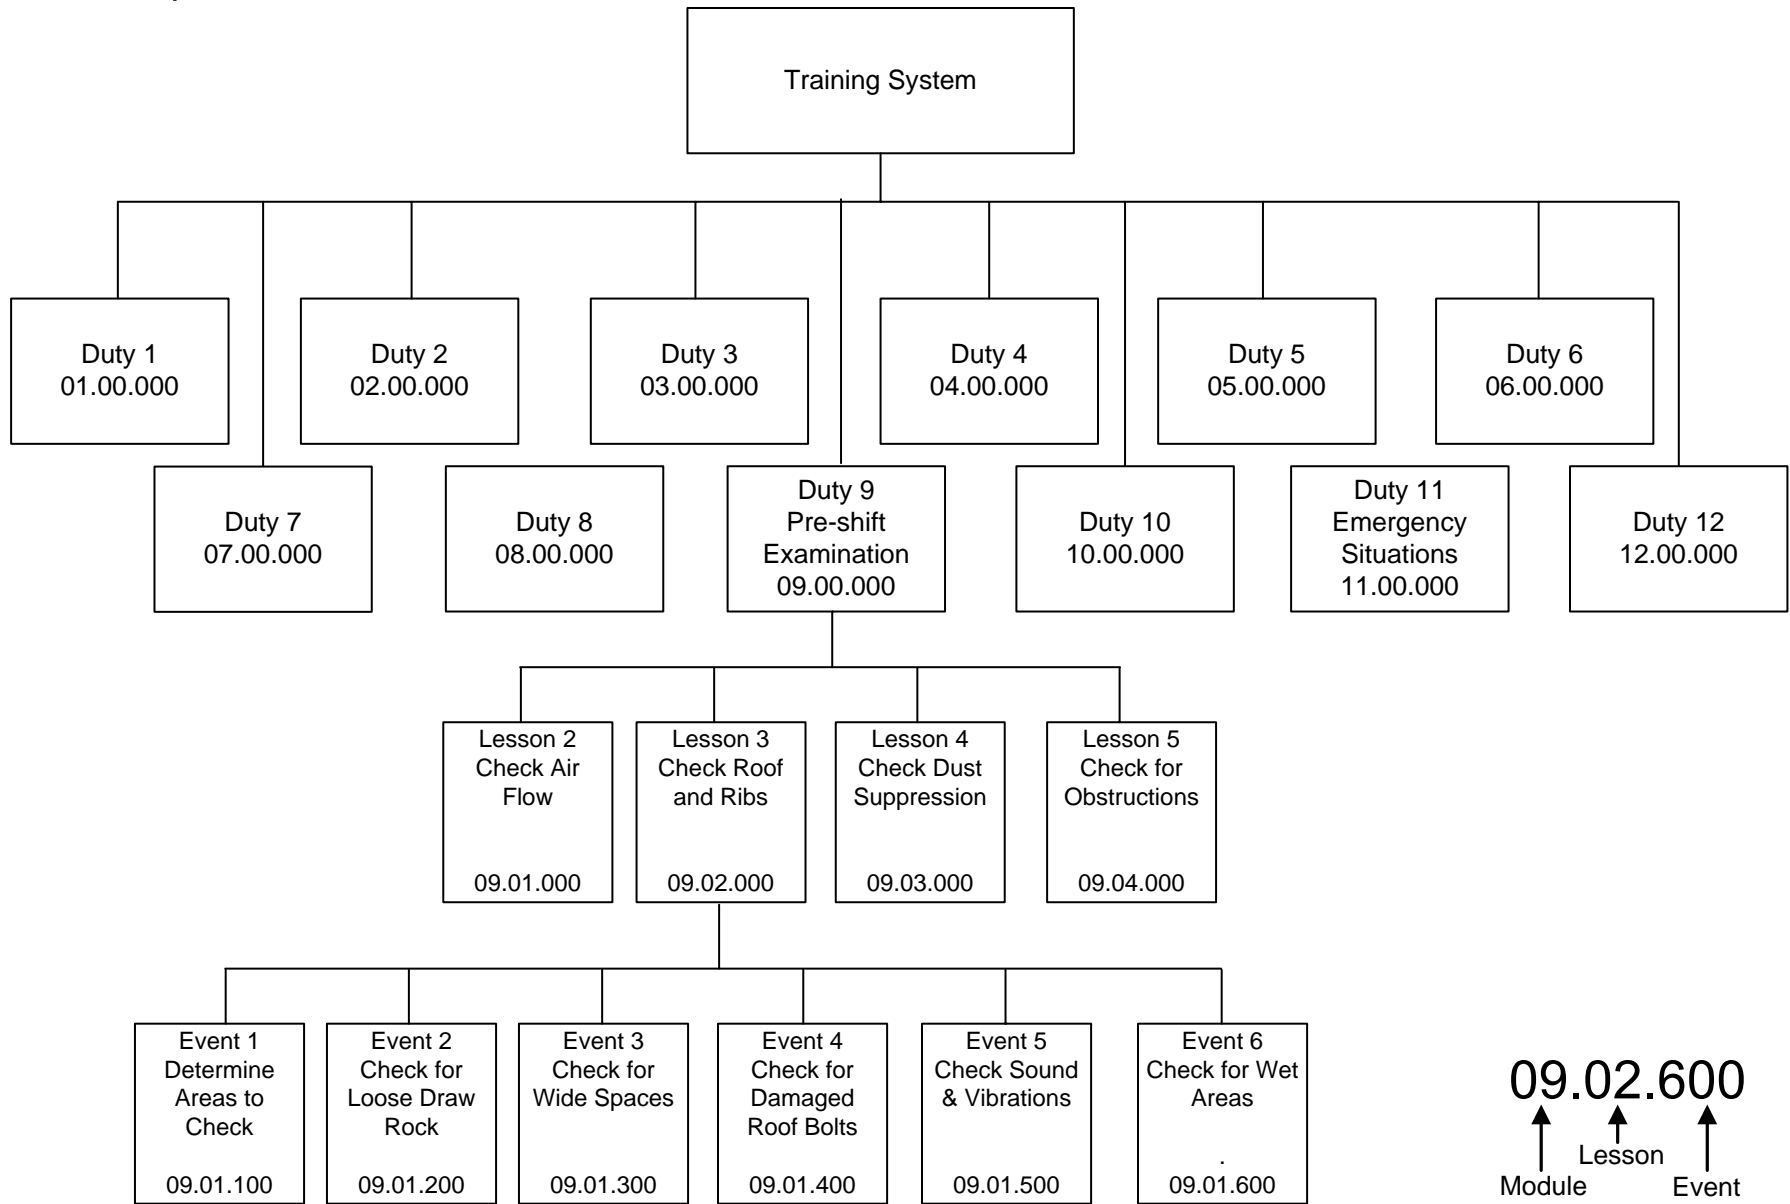

# Storyboard Numbering Convention (Procedural)

09.02.600  
↑    ↑    ↑  
Module Lesson Event  
          (pages)

Number pages in increments of 5 to allow for inserting additional pages.

# Storyboard Numbering Convention (Problem-solving)

Number pages in increments of 5 to allow for inserting additional pages.