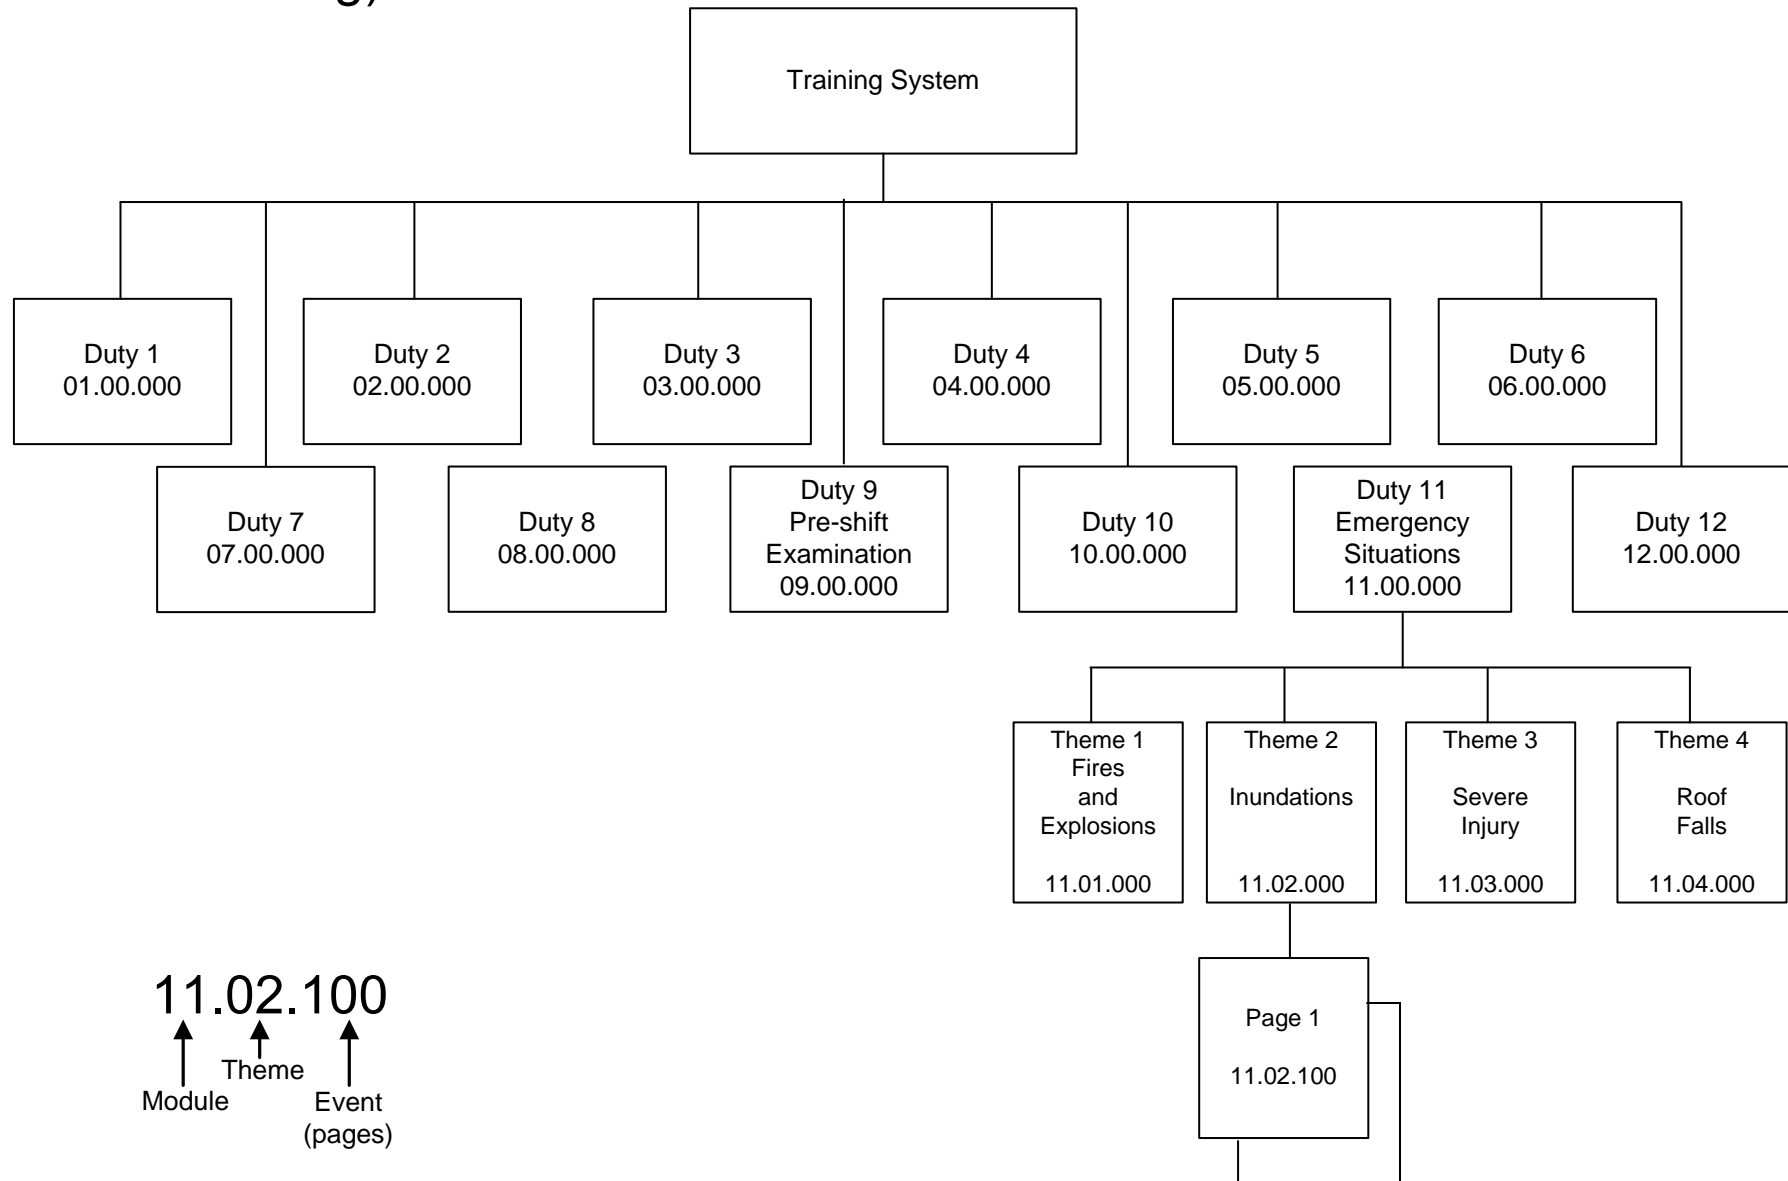

# Storyboard Numbering Convention (Procedural)

09.02.600  
↑    ↑    ↑  
Module Lesson Event  
          (pages)

Number pages in increments of 5 to allow for inserting additional pages.

# Storyboard Numbering Convention (Problem-solving)

Number pages in increments of 5 to allow for inserting additional pages.